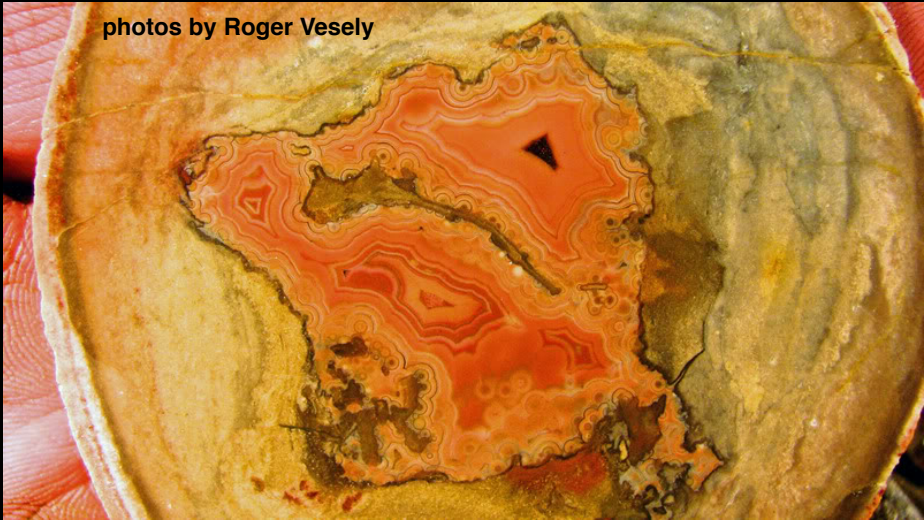

Nodular Agate

8 - 10 miles from Teepee Canyon

photo by Steve Holmes

Table of Contents

Section 2: Nebraska

Agate - Miscellaneous

Nebraska Blue

Agate - Miscellaneous

Nebraska Blue

Table of Contents

Section 3: Oklahoma

Brecciated Material

Boley Agate

Brecciated Material

Boley Agate
Okfuskee County
(Brecciated Chert)

Contributors