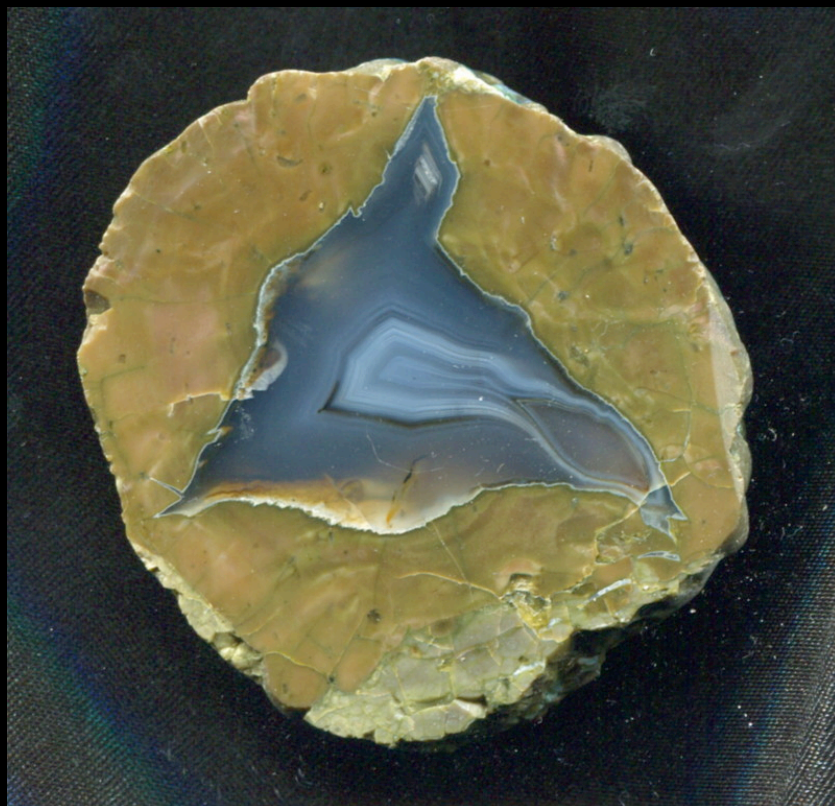

# Thundereggs

Mill Creek Valley  
'Queen's Point'

Ochoco Mtns, Crook Co. Oregon

photo by Jason Hinkle

photos by David Rix