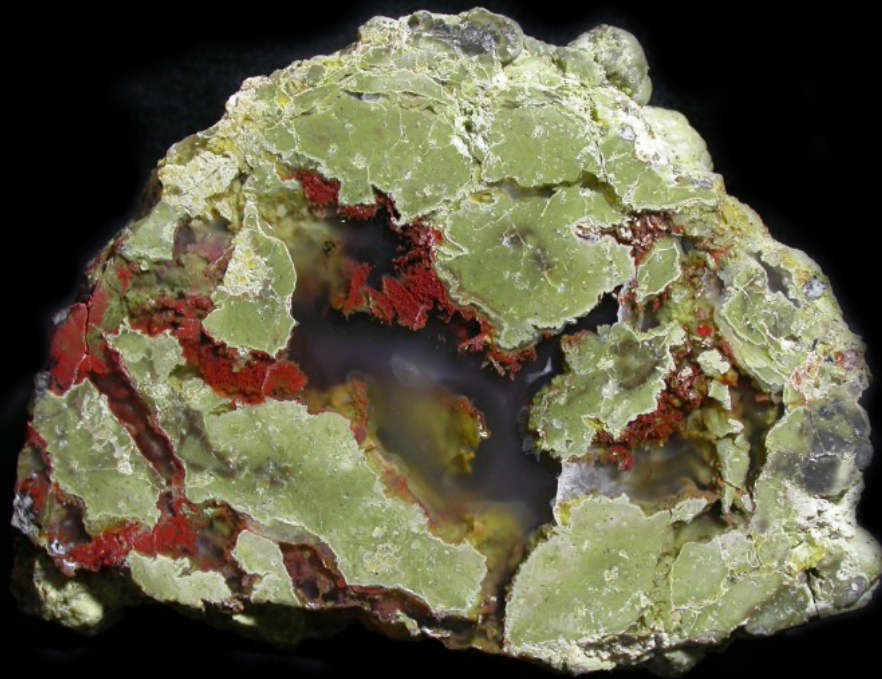

Thundereggs

Mill Creek Valley

'Lemon Tree'

Ochoco Mtns, Crook Co. Oregon