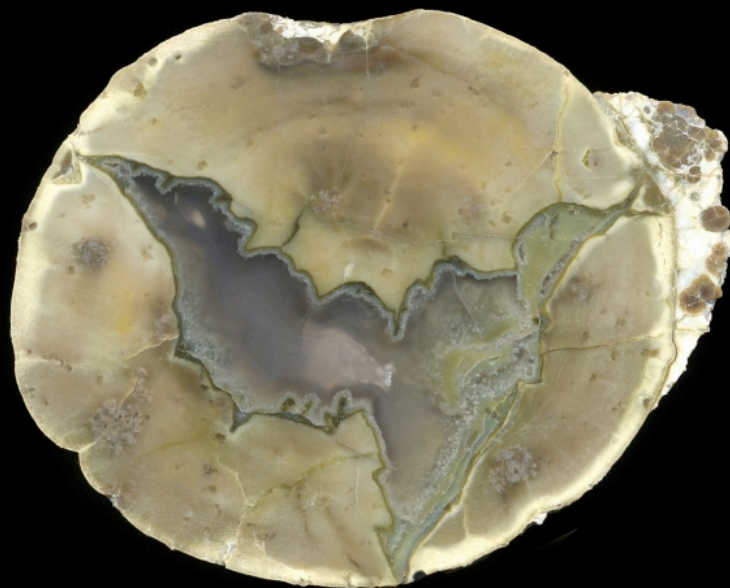

Thundereggs

Donnybrook
Antelope
Jefferson Co. Oregon