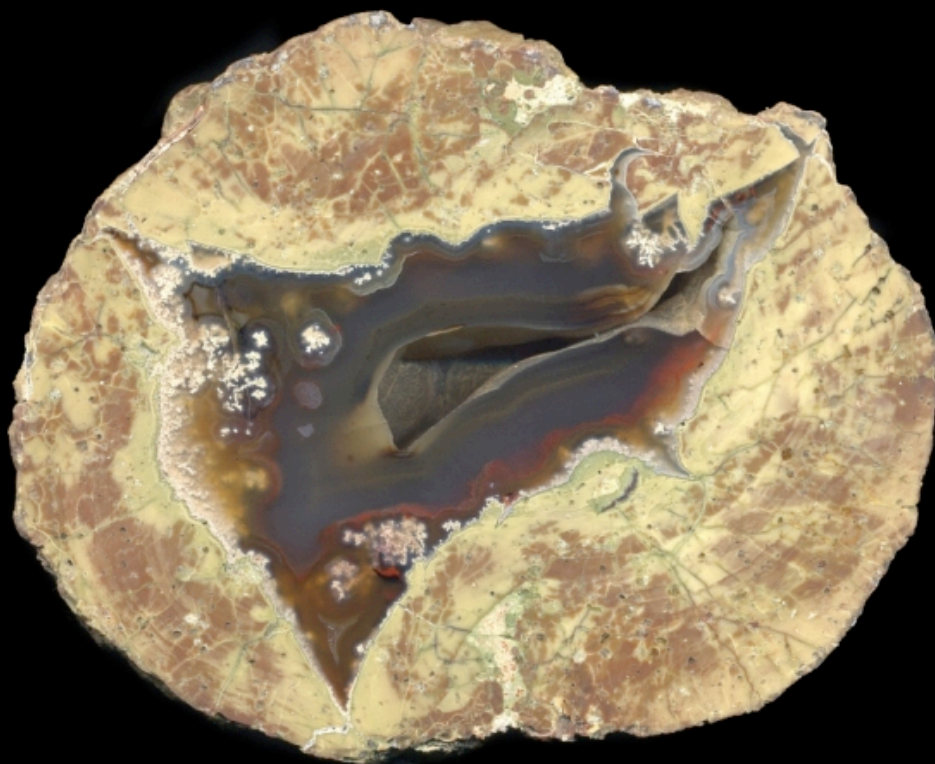

# Thundereggs

Mill Creek Valley  
'Mill Creek' aka 'Stein's Pillar'  
Ochoco Mtns, Crook Co. Oregon

# Thundereggs

Mill Creek Valley  
'Queen's Point'

Ochoco Mtns, Crook Co. Oregon

photo by Jason Hinkle

photos by David Rix

# Thundereggs

Mill Creek Valley  
'White Rock Springs'  
Ochoco Mtns, Crook Co. Oregon