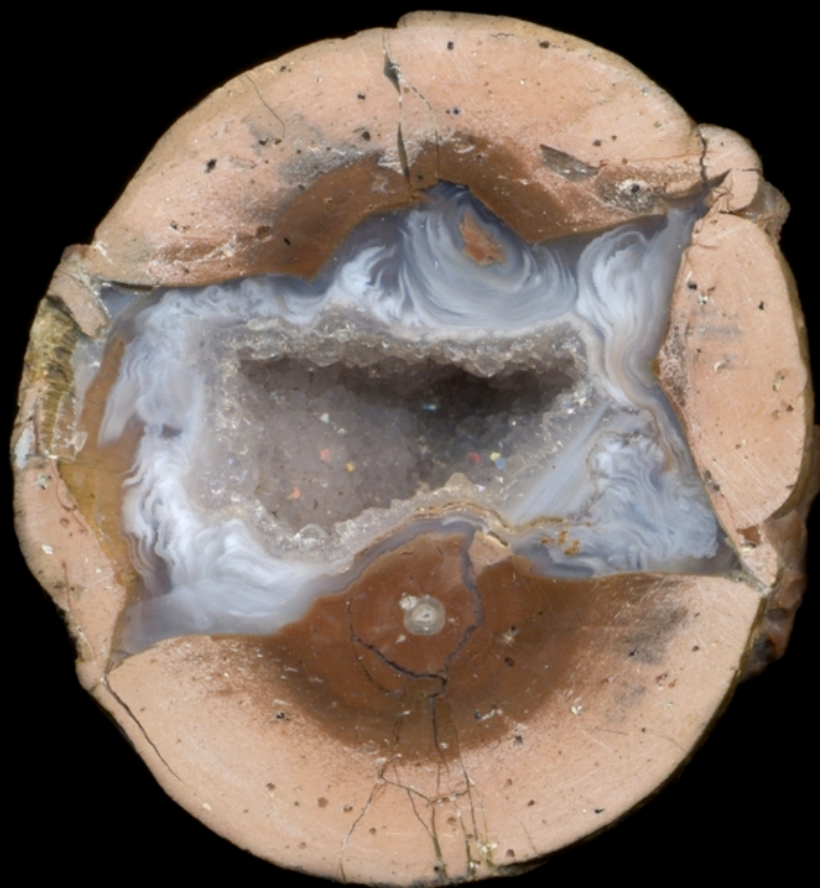

Thundereggs

Contact

Elko Co. Nevada