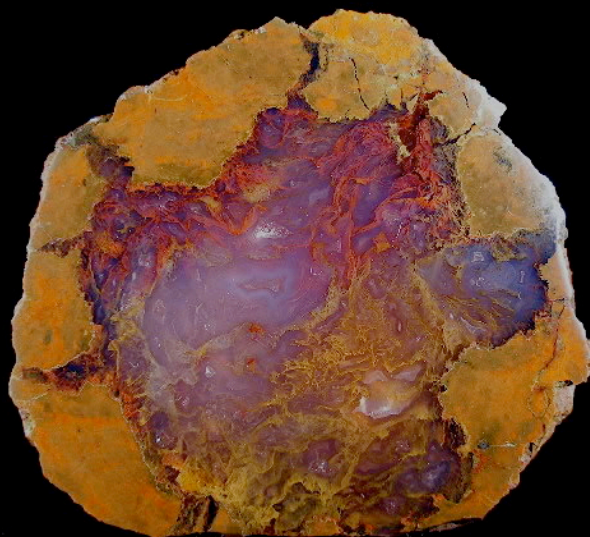

Thundereggs

Richardson's Ranch

'Red Beds'

Madras, Jefferson Co. Oregon