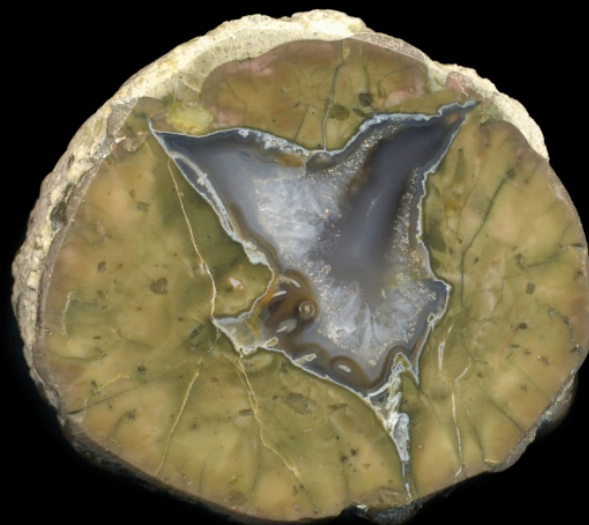

# Thundereggs

Mill Creek Valley  
'Mill Creek' aka 'Stein's Pillar'  
Ochoco Mtns, Crook Co. Oregon

# Thundereggs

Mill Creek Valley  
'Queen's Point'

Ochoco Mtns, Crook Co. Oregon

photo by Jason Hinkle

photos by David Rix

# Thundereggs

Mill Creek Valley  
'White Rock Springs'  
Ochoco Mtns, Crook Co. Oregon