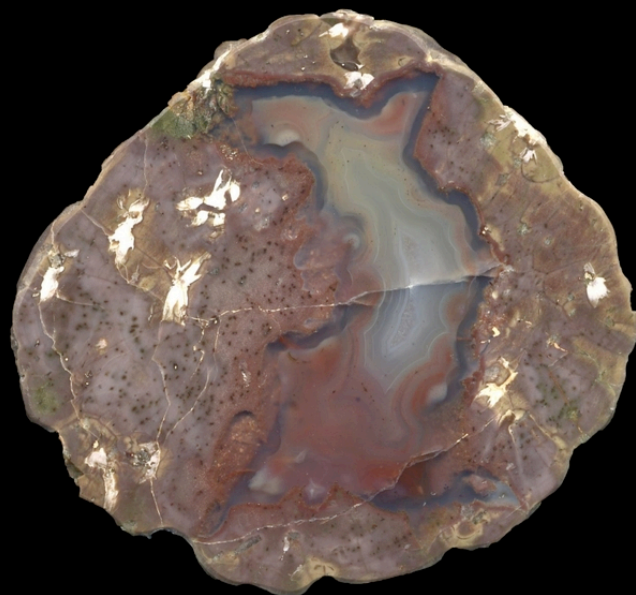

# Thundereggs

Mill Creek Valley

'Lemon Tree'

Ochoco Mtns, Crook Co. Oregon

# Thundereggs

Mill Creek Valley  
'Mill Creek' aka 'Stein's Pillar'  
Ochoco Mtns, Crook Co. Oregon

# Thundereggs

Mill Creek Valley  
'Queen's Point'

Ochoco Mtns, Crook Co. Oregon

photo by Jason Hinkle

photos by David Rix