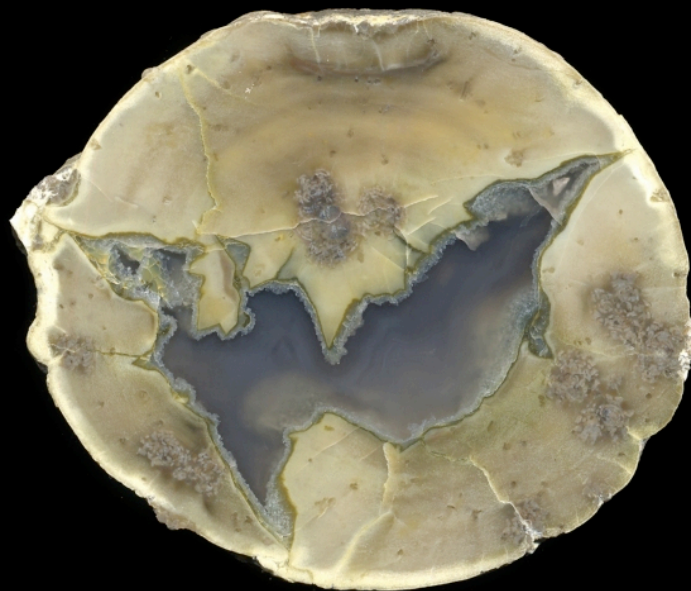

Thundereggs

Donnybrook
Antelope
Jefferson Co. Oregon