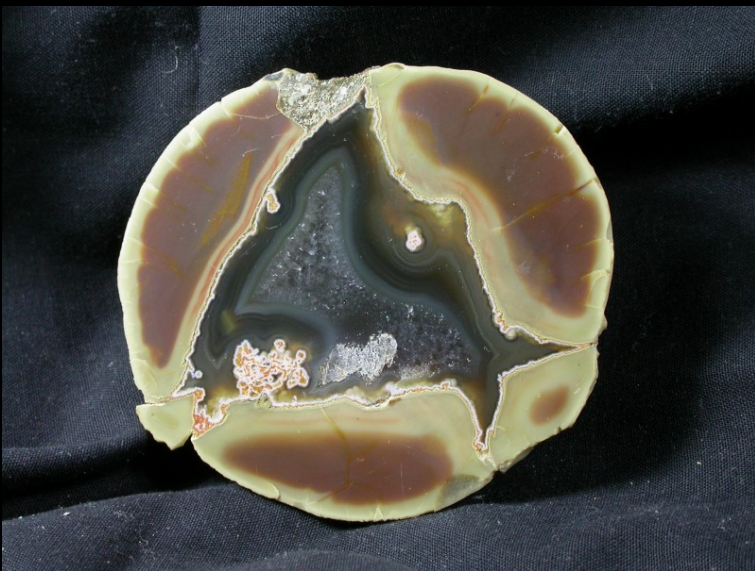

# Thundereggs

Mill Creek Valley

'Fred's Bed'

Ochoco Mtns, Crook Co. Oregon

photo by Jason Hinkle

photos by David Rix

# Thundereggs

Mill Creek Valley  
'Jeremy's Bed' aka 'Dry Creek'  
Ochoco Mtns, Crook Co. Oregon