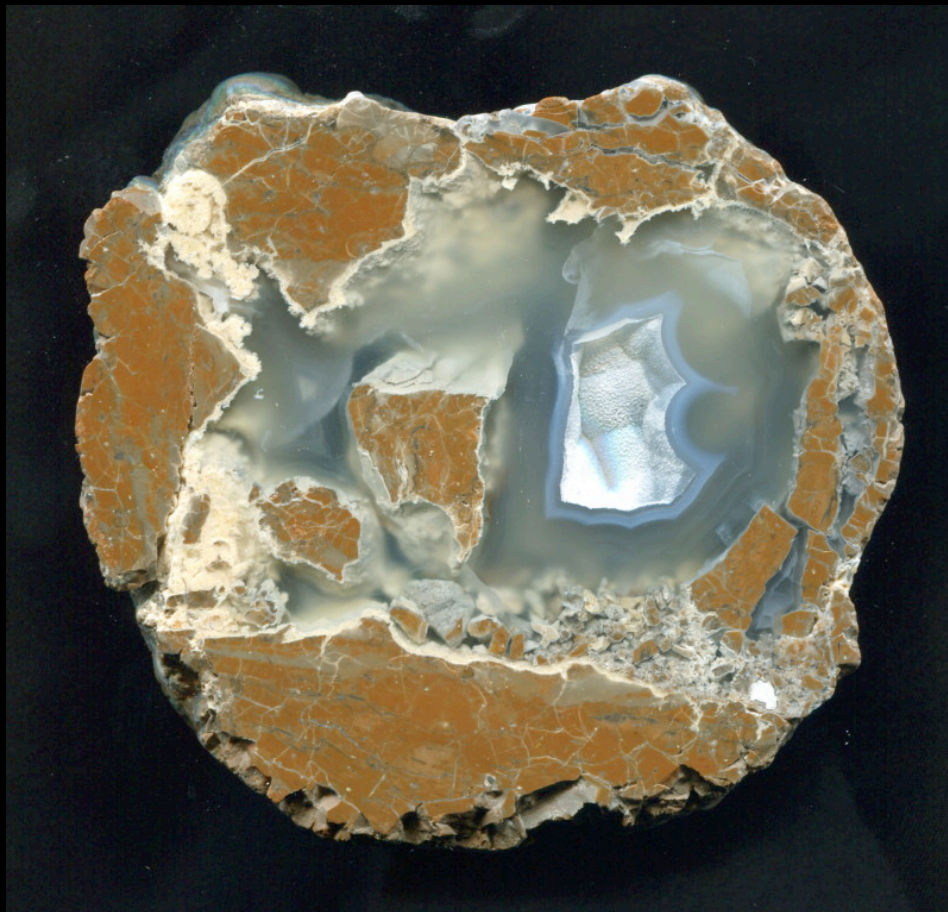

Thunderegg

Pony Creek
Ochs Ranch
Jefferson Co. Oregon