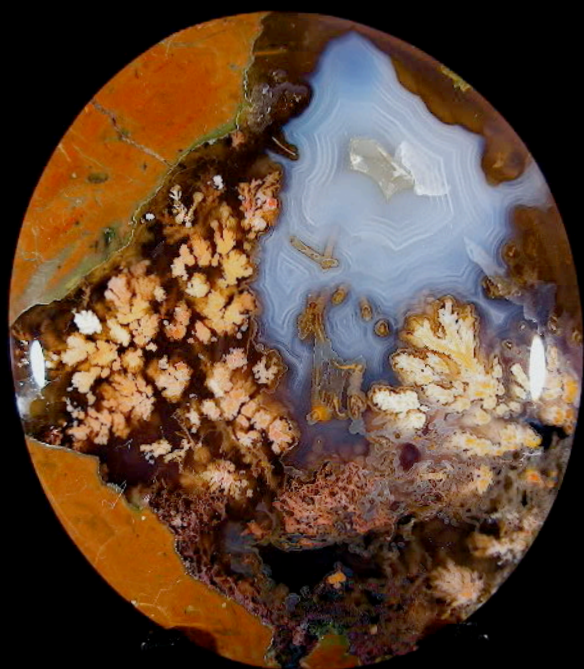

Thundereggs

Richardson's Ranch

Friday Plume Samples

Madras, Jefferson Co. Oregon